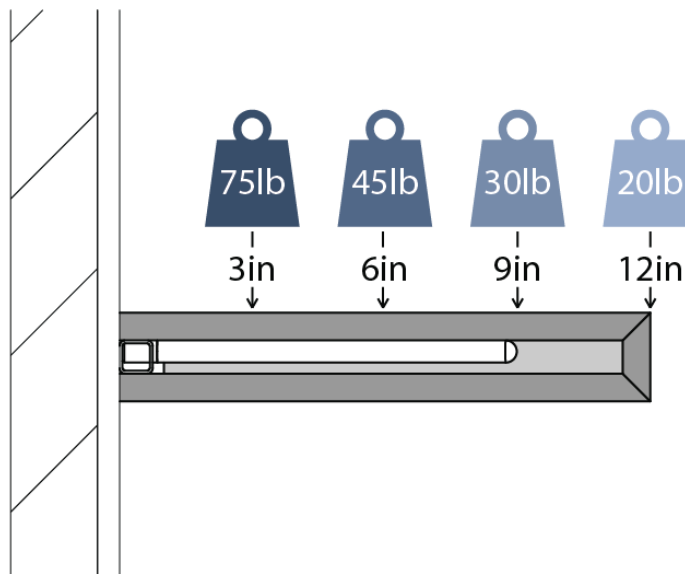

FLOATING SHELF

HARDWARE SPECS + INSTRUCTIONS

DECOR
CABINET COMPANY

WEIGHT RATING

UPDATED: JANUARY 2022

INSTALLATION

TILT ADJUSTMENT