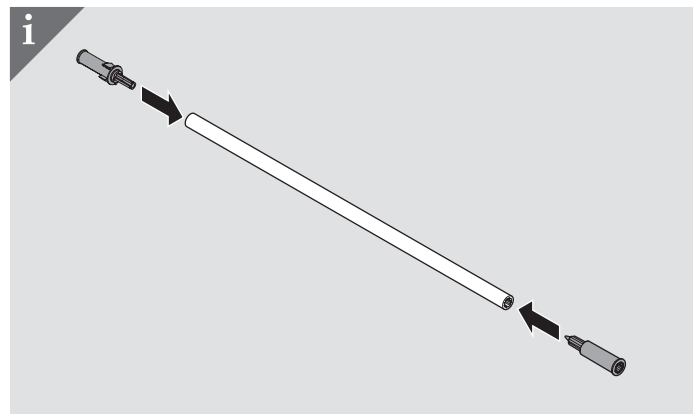

MERIVOBX

www.blum.com

 **blum**®

Look for our
FSC™-certified
products

BAU0124583685 · IDX: 00 · IDNR: 414.280.4 · MA-1025/0ML · 10.20 · © Copyright by Blum

Julius Blum GmbH
Furniture Fittings Mfg.
6973 Höchst, Austria
Tel.: +43 5578 705-0
Fax: +43 5578 705-44
E-mail: info@blum.com
www.blum.com