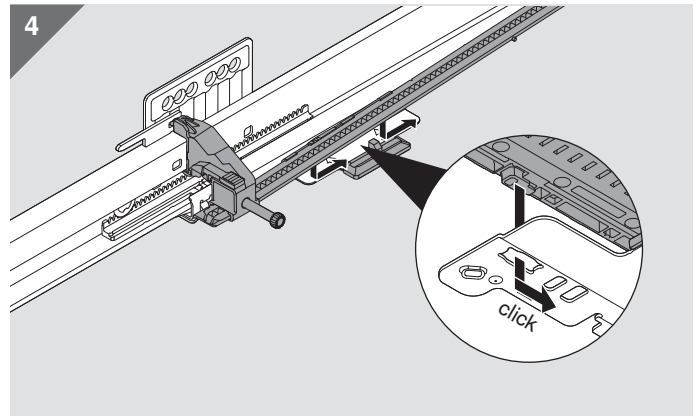

MERIVOBX

www.blum.com

 **blum**®

Look for our
FSC™-certified
products

BAU0124583685 · IDX: 00 · IDNR: 414.280.4 · MA-1025/0ML · 10.20 · © Copyright by Blum

Julius Blum GmbH
Furniture Fittings Mfg.
6973 Höchst, Austria
Tel.: +43 5578 705-0
Fax: +43 5578 705-44
E-mail: info@blum.com
www.blum.com