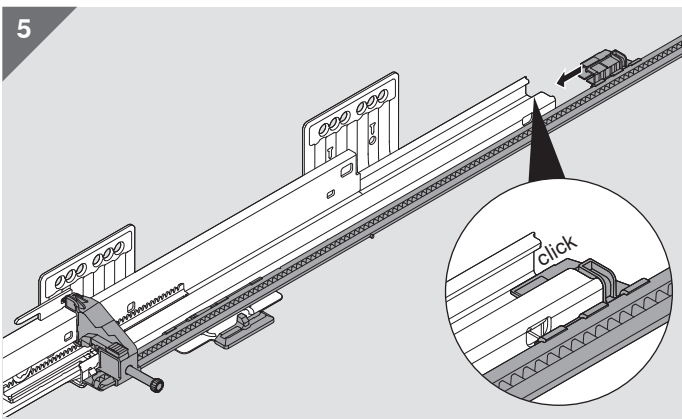

MERIVOBX

www.blum.com

 **blum**®

Look for our
FSC™-certified
products

BAU0124583685 · IDX: 00 · IDNR: 414.280.4 · MA-1025/0ML · 10.20 · © Copyright by Blum

Julius Blum GmbH
Furniture Fittings Mfg.
6973 Höchst, Austria
Tel.: +43 5578 705-0
Fax: +43 5578 705-44
E-mail: info@blum.com
www.blum.com