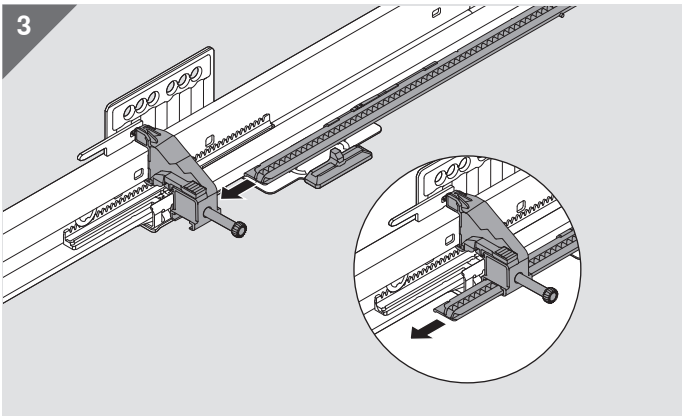

MERIVOBX

www.blum.com

 **blum**®

Look for our
FSC™-certified
products

BAU0124583685 · IDX: 00 · IDNR: 414.280.4 · MA-1025/0ML · 10.20 · © Copyright by Blum

Julius Blum GmbH
Furniture Fittings Mfg.
6973 Höchst, Austria
Tel.: +43 5578 705-0
Fax: +43 5578 705-44
E-mail: info@blum.com
www.blum.com