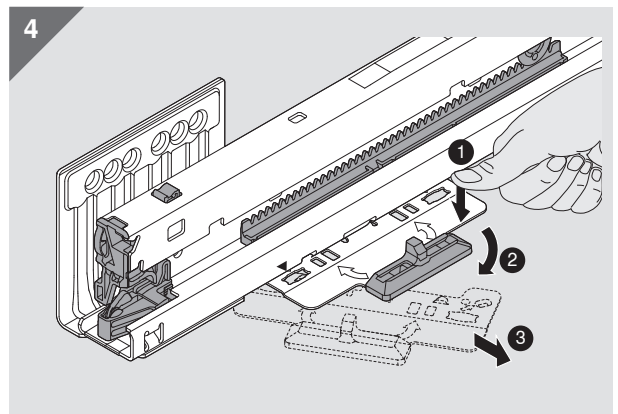

MERIVOBX

www.blum.com

 **blum**®

Look for our
FSC™-certified
products

BAU0124583685 · IDX: 00 · IDNR: 414.280.4 · MA-1025/0ML · 10.20 · © Copyright by Blum

Julius Blum GmbH
Furniture Fittings Mfg.
6973 Höchst, Austria
Tel.: +43 5578 705-0
Fax: +43 5578 705-44
E-mail: info@blum.com
www.blum.com