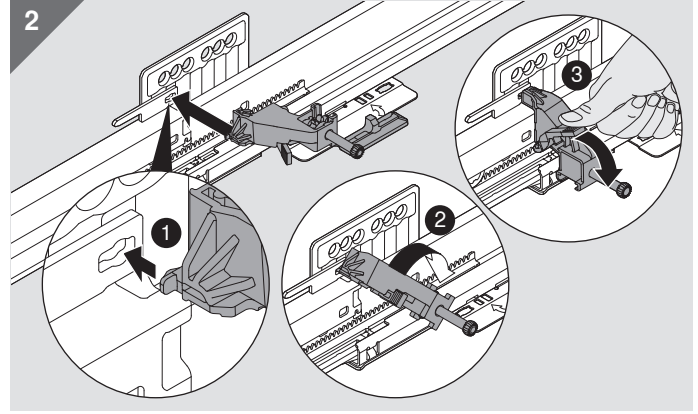

MERIVOBX

www.blum.com

 **blum**®

Look for our
FSC™-certified
products

BAU0124583685 · IDX: 00 · IDNR: 414.280.4 · MA-1025/0ML · 10.20 · © Copyright by Blum

Julius Blum GmbH
Furniture Fittings Mfg.
6973 Höchst, Austria
Tel.: +43 5578 705-0
Fax: +43 5578 705-44
E-mail: info@blum.com
www.blum.com