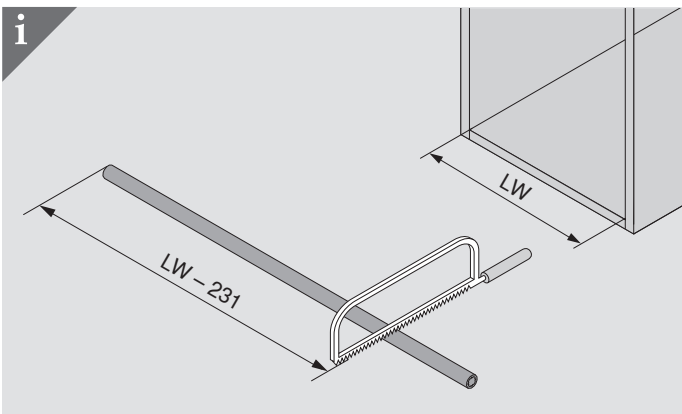

MERIVOBX

www.blum.com

 **blum**®

Look for our
FSC™-certified
products

BAU0124583685 · IDX: 00 · IDNR: 414.280.4 · MA-1025/0ML · 10.20 · © Copyright by Blum

Julius Blum GmbH
Furniture Fittings Mfg.
6973 Höchst, Austria
Tel.: +43 5578 705-0
Fax: +43 5578 705-44
E-mail: info@blum.com
www.blum.com