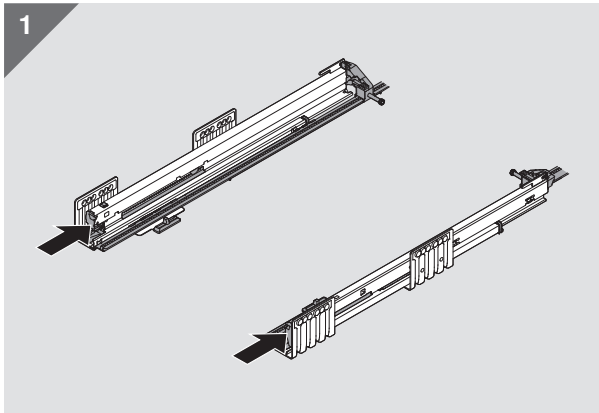

MERIVOBX

www.blum.com

 **blum**®

Look for our
FSC™-certified
products

BAU0124583685 · IDX: 00 · IDNR: 414.280.4 · MA-1025/0ML · 10.20 · © Copyright by Blum

Julius Blum GmbH
Furniture Fittings Mfg.
6973 Höchst, Austria
Tel.: +43 5578 705-0
Fax: +43 5578 705-44
E-mail: info@blum.com
www.blum.com