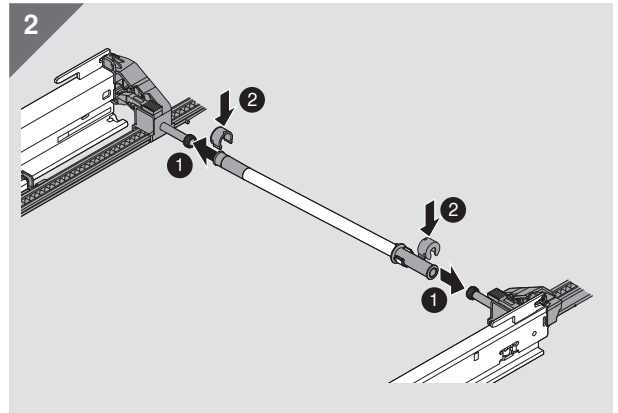

MERIVOBX

www.blum.com

 **blum**®

Look for our
FSC™-certified
products

BAU0124583685 · IDX: 00 · IDNR: 414.280.4 · MA-1025/0ML · 10.20 · © Copyright by Blum

Julius Blum GmbH
Furniture Fittings Mfg.
6973 Höchst, Austria
Tel.: +43 5578 705-0
Fax: +43 5578 705-44
E-mail: info@blum.com
www.blum.com