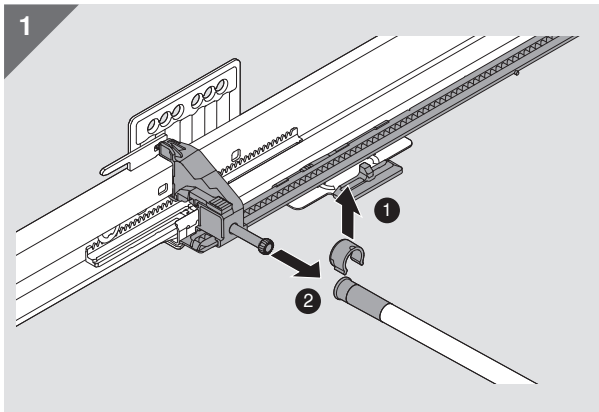

MERIVOBX

www.blum.com

 **blum**®

Look for our
FSC™-certified
products

BAU0124583685 · IDX: 00 · IDNR: 414.280.4 · MA-1025/0ML · 10.20 · © Copyright by Blum

Julius Blum GmbH
Furniture Fittings Mfg.
6973 Höchst, Austria
Tel.: +43 5578 705-0
Fax: +43 5578 705-44
E-mail: info@blum.com
www.blum.com