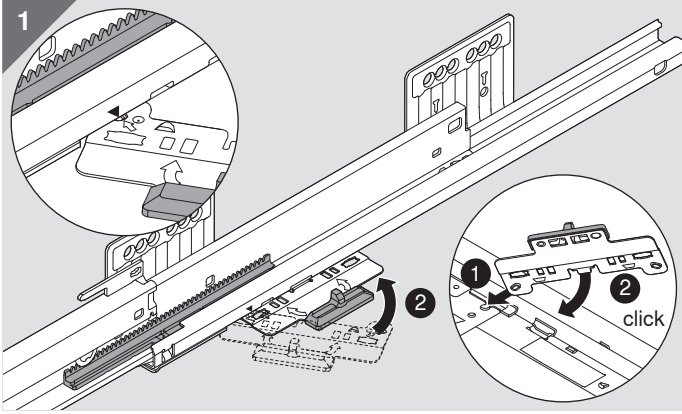

MERIVOBX

www.blum.com

 **blum**®

Look for our
FSC™-certified
products

BAU0124583685 · IDX: 00 · IDNR: 414.280.4 · MA-1025/0ML · 10.20 · © Copyright by Blum

Julius Blum GmbH
Furniture Fittings Mfg.
6973 Höchst, Austria
Tel.: +43 5578 705-0
Fax: +43 5578 705-44
E-mail: info@blum.com
www.blum.com