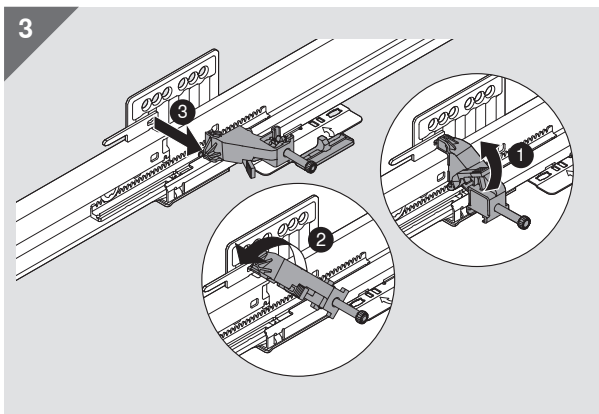

MERIVOBX

www.blum.com

 **blum**®

Look for our
FSC™-certified
products

BAU0124583685 · IDX: 00 · IDNR: 414.280.4 · MA-1025/0ML · 10.20 · © Copyright by Blum

Julius Blum GmbH
Furniture Fittings Mfg.
6973 Höchst, Austria
Tel.: +43 5578 705-0
Fax: +43 5578 705-44
E-mail: info@blum.com
www.blum.com