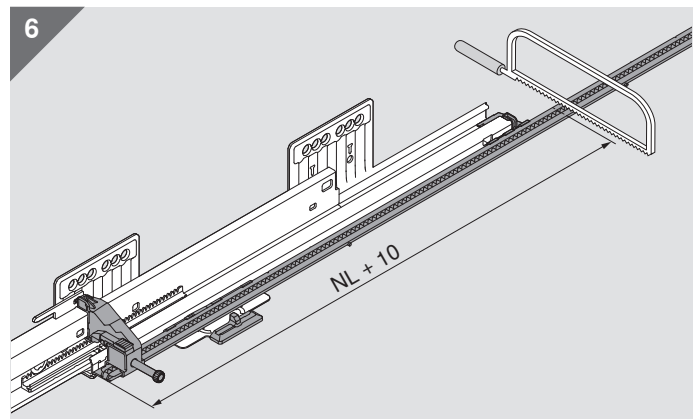

MERIVOBX

www.blum.com

 **blum**®

Look for our
FSC™-certified
products

BAU0124583685 · IDX: 00 · IDNR: 414.280.4 · MA-1025/0ML · 10.20 · © Copyright by Blum

Julius Blum GmbH
Furniture Fittings Mfg.
6973 Höchst, Austria
Tel.: +43 5578 705-0
Fax: +43 5578 705-44
E-mail: info@blum.com
www.blum.com