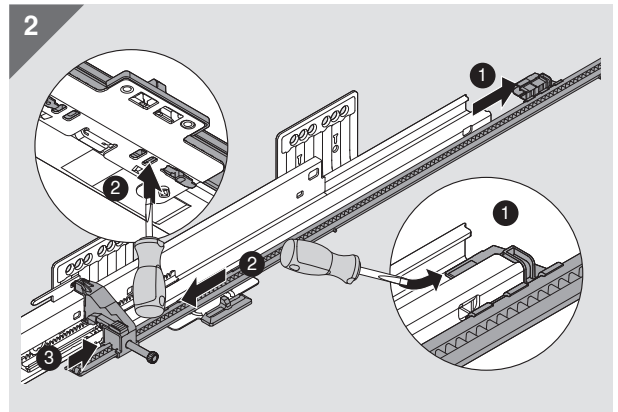

MERIVOBX

www.blum.com

 **blum**®

Look for our
FSC™-certified
products

BAU0124583685 · IDX: 00 · IDNR: 414.280.4 · MA-1025/0ML · 10.20 · © Copyright by Blum

Julius Blum GmbH
Furniture Fittings Mfg.
6973 Höchst, Austria
Tel.: +43 5578 705-0
Fax: +43 5578 705-44
E-mail: info@blum.com
www.blum.com